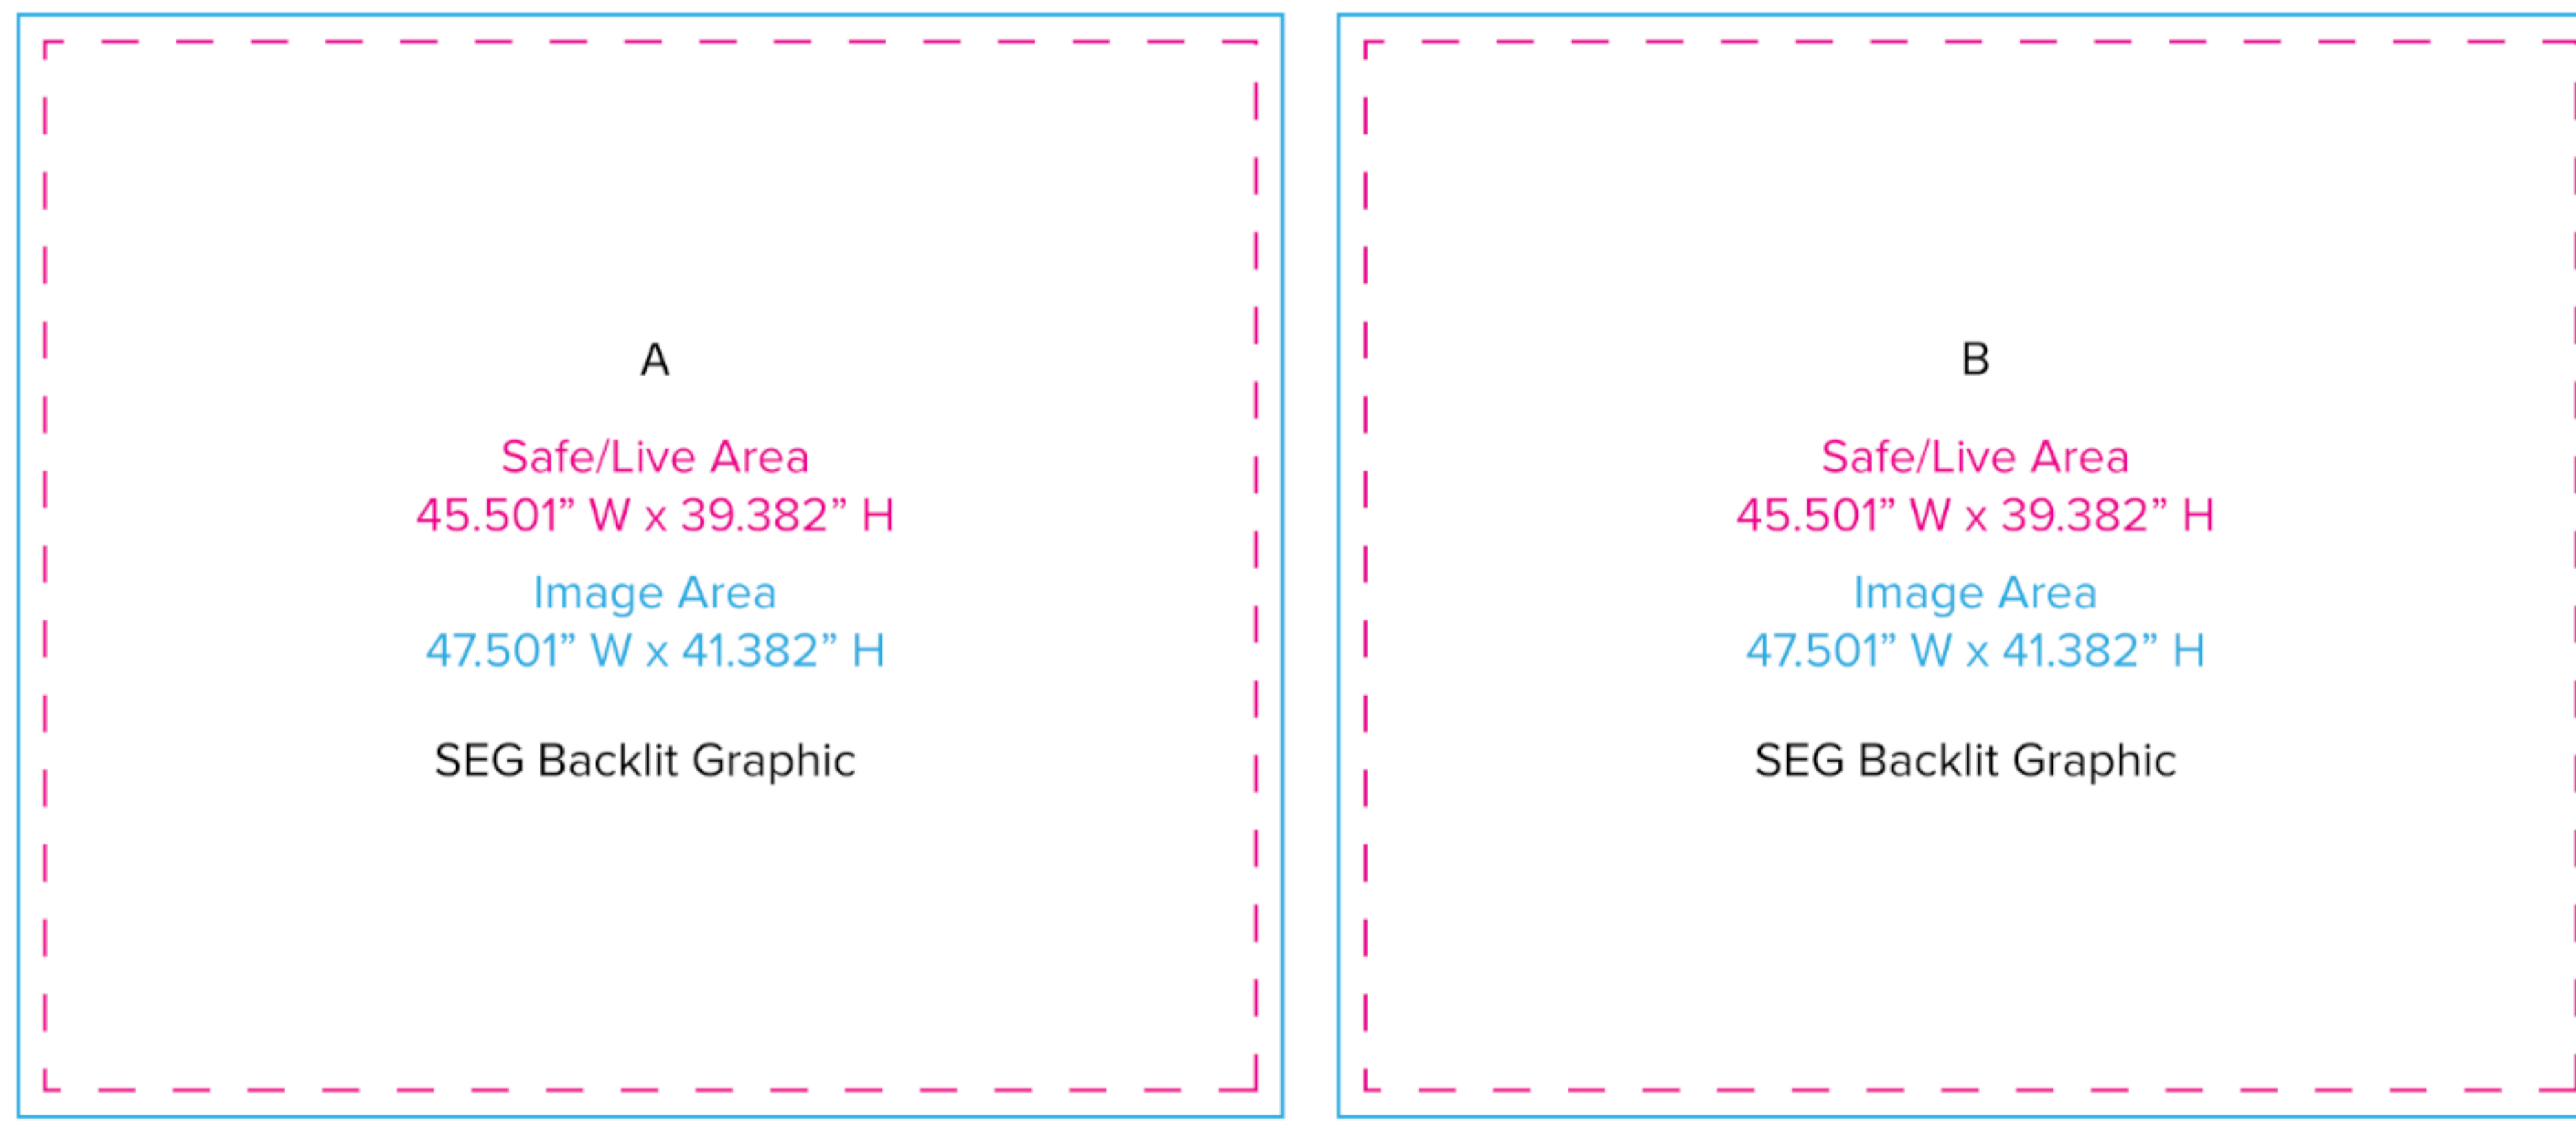

# Graphic Template for RE-1572

**NOTE:** All Raster Art (jpg, tiff, pbg, etc.) must be at least 100 DPI at print size.

Standard kits are often customized. Please check Customer Service to ensure that this template matches your specific job.